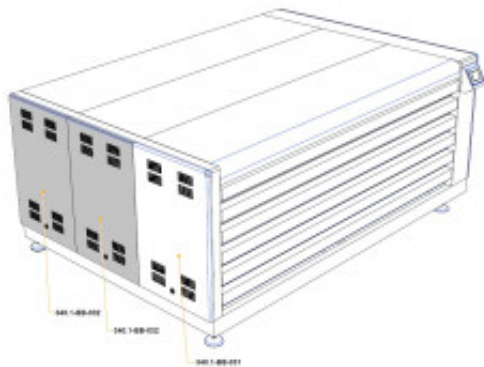

340.1-BB-032 - Rear and Middle Side Panel

Spare Part Number: 340.1-BB-032

Net Weight: 0.00kg

Net Dimensions: 0.00cm x 0.00cm x 0.00cm

Description

340.1-BB-032 Rear and Middle Side Panel

Equipment Reference

EVO 5 D

Catalogues/Families

Suitable for the following equipment models:

EVO 5 D

Spare Part Type

Assembly

Mechanical Component	
Spare Part Group	
Others	
Stock Type	
Made to Order	