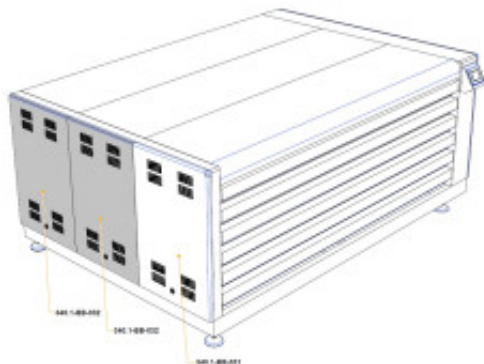

340.1-BB-032 - Rear and Middle Side Panel

Spare Part Number: 340.1-BB-032

Net Weight: 0.00kg

Net Dimensions: 0.00cm x 0.00cm x 0.00cm

Description

340.1-BB-032 Rear and Middle Side Panel

Equipment Reference

EVO 5 D

Catalogues/Families

Suitable for the following equipment models:

EVO 5 D

Spare Part Type

Assembly

Mechanical Component	
Spare Part Group	
Others	
Stock Type	
Made to Order	