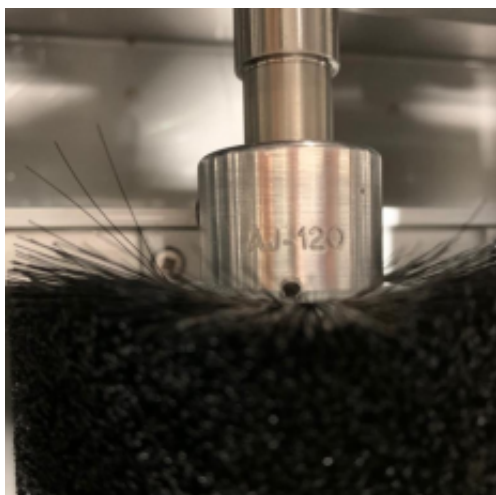

AJ-120 - Washout Brush

Spare Part Number: AJ-120
Net Weight: 0.00kg
Net Dimensions: 0.00cm x 0.00cm x 0.00cm

Description

Washout Brush

Catalogues/Families

| | |
|--|--|
| Suitable for the following equipment models: | |
| CLASSIC 3 P | |
| CLASSIC 4 P | |
| Spare Part Type | |
| Mechanical Component | |
| Spare Part Group | |
| Brush | |
| Stock Type | |
| Made to Order | |
| Wear and Tear (Consumable) | |