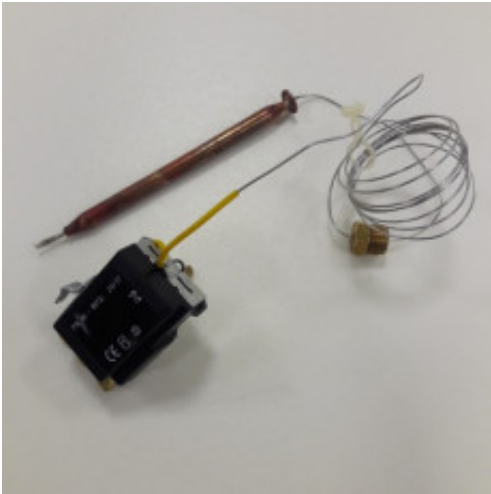

## CG-002 - Safety Thermostat

**Spare Part Number:** CG-002

**Net Weight:** 0.00kg

**Net Dimensions:** 0.00cm x 0.00cm x 0.00cm

## CG-002 Safety Thermostat

Single phase electro-mechanical limit thermostat with fluid filled bulb to respond quickly to change in temperature. When temperature rises above a pre-set temperature the bulb fluid expands via the capillary tube to a diaphragm which open or close an electrical contact. When temperature descended back below operation temp, it automatically returns to its initial setting.

**Safety thermostat 100°C .**

716RU8812C46/1

**Equipment Ref**

----

EVO2A Ref.

EVO 3A Ref.

CLASSIC 3P Ref. **TH1**

EVO 3 EDLF Ref. **TH1, TH2**

EVO 3 IP Ref. **THS (processor), TH1-4 (dryer)**

Easy to Plate EVO 3 IP D Ref. **THS (processor), TH1-4 (dryer)**

Easy to Plate EVO 3 iP I Ref. **THS (processor), TH1-4 (dryer)**

EVO 4 IP Ref. **THS (processor), TH1-4 (dryer)**