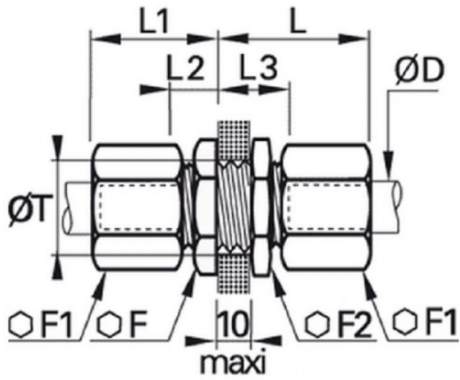

DK-034 - Bulkhead coupling

Spare Part Number: DK-034

Net Weight: 0.10kg

Net Dimensions: 0.00cm x 0.00cm x 0.00cm

Description

Bulkhead coupling Ø10

0116 10 00

Specifications

working temperature	-40 to 250 °C
	-40 to 482 °F
	233 to 523 °K
olive	BRASS
body	BRASS
nut	BRASS
retaining nut	BRASS

	ØD (MM)	F (mm)	F1 (mm)	F2 (mm)	Lmaxi (mm)	L1maxi (mm)	L2 (mm)
0116 10 00	10	19	19	22	33	25	9

Catalogues/Families

Suitable for the following equipment models:

CLASSIC 3 P	
CLASSIC 4 P	
EASY TO PLATE EVO 3 IPD	
EASY TO PLATE EVO 3 IPI	
EASY TO PLATE EVO 4 IPD	
EASY TO PLATE EVO 4 IPI	
EASY TO PLATE EVO 5 IPD	
EASY TO PLATE EVO 5 IPI	
EVO 2 A	
EVO 3 A	
EVO 3 IP	
EVO 4 IP	
EVO 5 IP	
Spare Part Type	
Hydraulic Component	
Pneumatic Component	
Spare Part Group	
Others	
Stock Type	
Standard Stock	