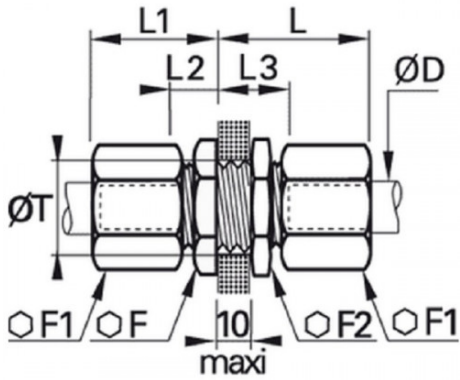

# DK-034 - Bulkhead coupling

**Spare Part Number:** DK-034

**Net Weight:** 0.10kg

**Net Dimensions:** 0.00cm x 0.00cm x 0.00cm

## Description

**Bulkhead coupling Ø10**

0116 10 00

## Specifications

working temperature	-40 to 250 °C
	-40 to 482 °F
	233 to 523 °K
olive	BRASS
body	BRASS
nut	BRASS
retaining nut	BRASS

	ØD (MM)	F (mm)	F1 (mm)	F2 (mm)	Lmaxi (mm)	L1maxi (mm)	L2 (mm)
0116 10 00	10	19	19	22	33	25	9