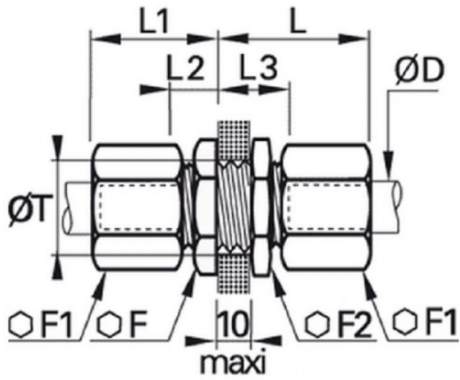

DK-034 - Bulkhead coupling

Spare Part Number: DK-034
Net Weight: 0.10kg
Net Dimensions: 0.00cm x 0.00cm x 0.00cm

Description
Bulkhead coupling Ø10

0116 10 00

Specifications

working temperature	-40 to 250 °C
	-40 to 482 °F
	233 to 523 °K
olive	BRASS
body	BRASS
nut	BRASS
retaining nut	BRASS

	ØD (MM)	F (mm)	F1 (mm)	F2 (mm)	Lmaxi (mm)	L1maxi (mm)	L2 (mm)
0116 10 00	10	19	19	22	33	25	9

Catalogues/Families

Suitable for the following equipment models:

CLASSIC 3 P

CLASSIC 4 P

EASY TO PLATE EVO 3
IPD

EASY TO PLATE EVO 3
IPI

EASY TO PLATE EVO 4
IPD

EASY TO PLATE EVO 4
IPI

EASY TO PLATE EVO 5
IPD

EASY TO PLATE EVO 5
IPI

EVO 2 A

EVO 3 A

EVO 3 IP