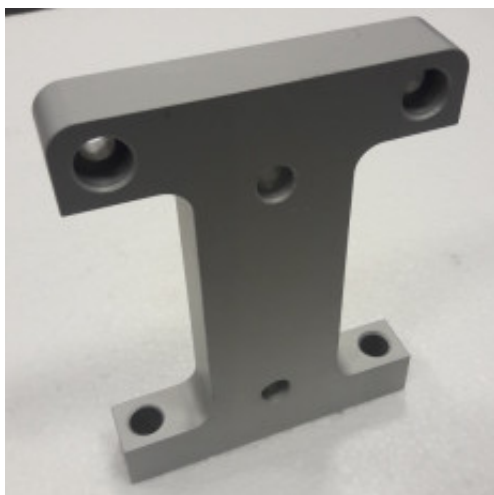

180.1-AA-117 - TBD

Spare Part Number: 180.1-AA-117
Net Weight: 0.00kg
Net Dimensions: 0.00cm x 0.00cm x 0.00cm

Description

TBD

Catalogues/Families

Suitable for the following equipment models:	
CLASSIC 3 P	
CLASSIC 4 P	
EASY TO PLATE EVO 4 IPD	
EASY TO PLATE EVO 4 IPI	
EASY TO PLATE EVO 5 BPD	
EASY TO PLATE EVO 5 BPI	
EASY TO PLATE EVO 5 IPD	
EASY TO PLATE EVO 5 IPI	
EVO 4 IP	
EVO 5 BP	
EVO 5 IP	
Spare Part Type	
Mechanical Component	

Spare Part Group

Others

Stock Type

Standard Stock

Product Gallery