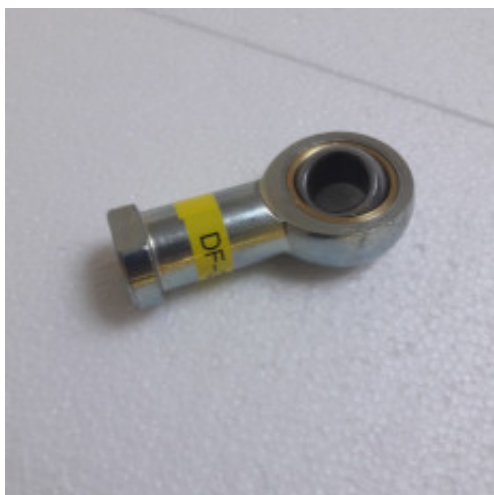

DF-361 - Rod end

Spare Part Number: DF-361
Net Weight: 0.00kg
Net Dimensions: 0.00cm x 0.00cm x 0.00cm

Description

Rod end / Pneumatic / Ball joint/ M20x1,5 / GA-80-100

Catalogues/Families

Suitable for the following equipment models:	
EASY TO PLATE EVO 4 IPD	
EASY TO PLATE EVO 4 IPI	
EASY TO PLATE EVO 5 BPD	
EASY TO PLATE EVO 5 BPI	
EASY TO PLATE EVO 5 IPD	
EASY TO PLATE EVO 5 IPI	
EVO 4 IP	
EVO 5 BP	
EVO 5 IP	
Spare Part Type	
Mechanical Component	
Spare Part Group	
Others	

Stock Type

Standard Stock

Product Gallery