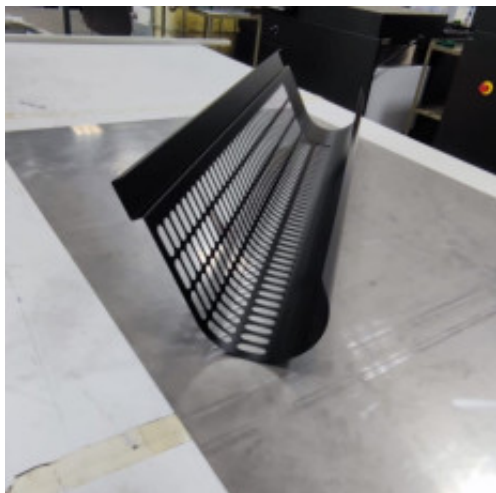

812.1-BB-691 - Plate basket

Spare Part Number: 812.1-BB-691

Net Weight: 0.00kg

Net Dimensions: 0.00cm x 0.00cm x 0.00cm

Description

812.1-BB-691 Basket

Equipment Ref

LAVA

Catalogues/Families

Spare Part Type	
Mechanical Component	
Stock Type	
Made to Order	

Product Gallery